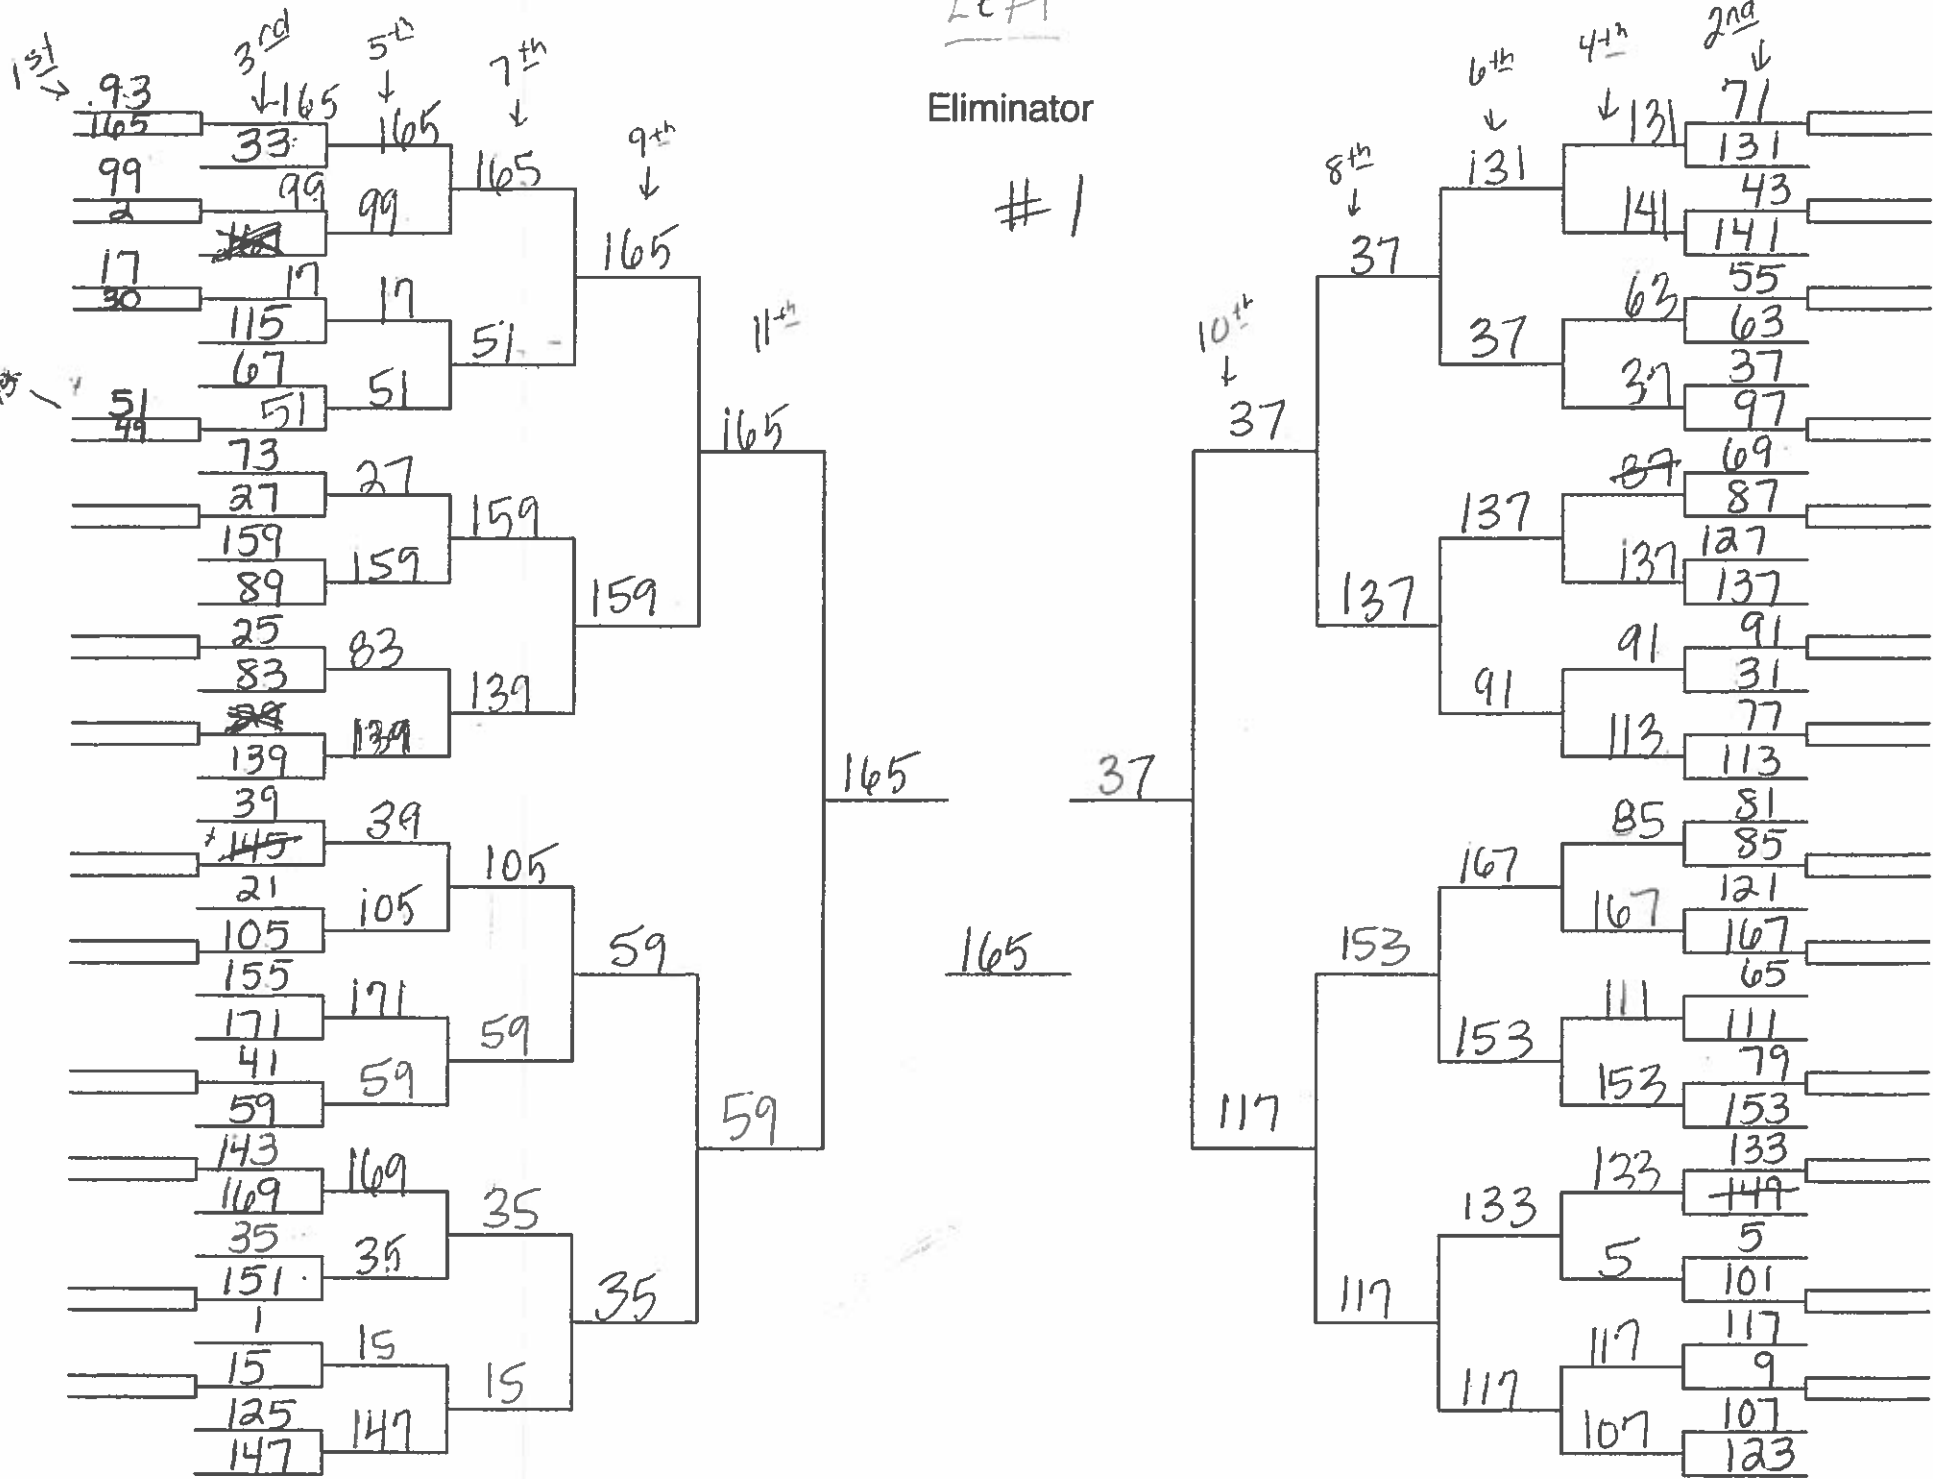

LEFI

Eliminator

#1

\* 145 (1116)

# 165 won

Eliminator

#2